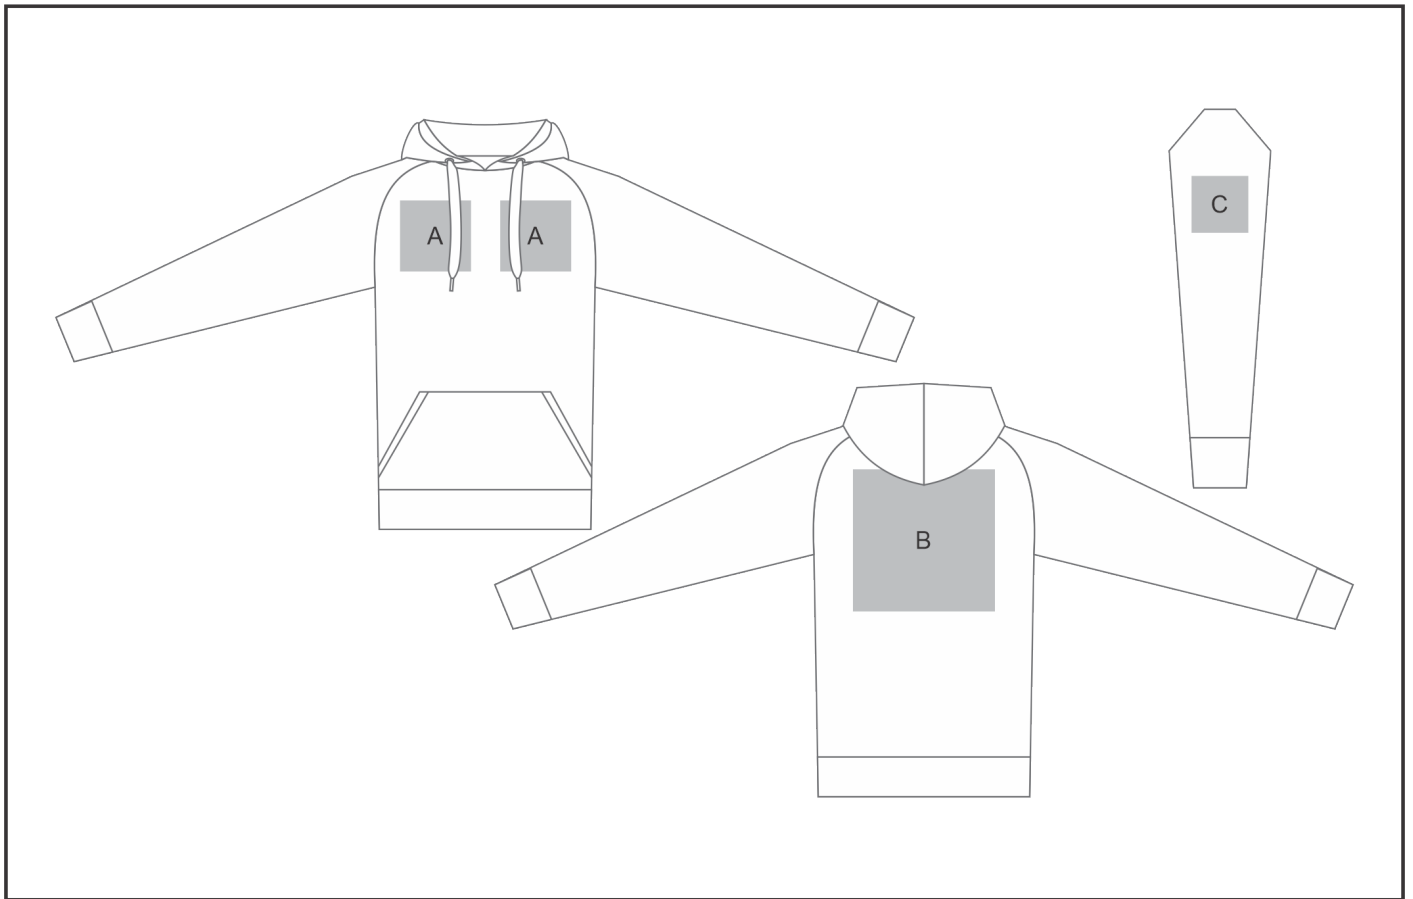

ALT-HWS

Mens Harvard Heavyweight Hooded Sweater

Need to know:

- Includes 1-Position Digital Transfer (setup fee applies)
- DTC inclusive Parameters: Left/Right Chest or Back = 100mm x 100mm

Branding Options:

Position A

1. Screen Print (SA)
6 Colours
Size: 100mm wide x 80mm high
2. Embroidery (EMB-A)
N/A
Size: 100mm wide x 100mm high
3. Digital Transfer Clothing A6 (DTC-A6)
Full Colour
Size: 100mm wide x 100mm high
4. Silicone (STP-A)
N/A
Size: 30mm wide x 30mm high
5. Silicone (STP-B)
N/A
Size: 50mm wide x 50mm high
6. Silicone (STP-C)
N/A
Size: 80mm wide x 80mm high
7. Silicone (STP-D)
N/A
Size: 100mm wide x 40mm high

Position C

1. Screen Print (SA)
6 Colours
Size: 60mm wide x 60mm high
2. Embroidery (EMB-A)
N/A
Size: 80mm wide x 80mm high
3. Digital Transfer Clothing A6 (DTC-A6)
Full Colour
Size: 80mm wide x 80mm high
4. Silicone (STP-A)
N/A
Size: 30mm wide x 30mm high
5. Silicone (STP-B)
N/A
Size: 50mm wide x 50mm high
6. Silicone (STP-C)
N/A
Size: 80mm wide x 80mm high

Position B

1. Screen Print (SA)
6 Colours
Size: 250mm wide x 180mm high
2. Embroidery (EMB-A)
N/A
Size: 200mm wide x 200mm high
3. Digital Transfer Clothing A6 (DTC-A6)
1 Colour
Size: 105mm wide x 148mm high
4. Digital Transfer Clothing A5 (DTC-A5)
Full Colour
Size: 210mm wide x 148mm high
5. Digital Transfer Clothing A4 (DTC-A4)
Full Colour
Size: 290mm wide x 200mm high
6. Silicone (STP-A)
N/A
Size: 30mm wide x 30mm high
7. Silicone (STP-B)
N/A
Size: 50mm wide x 50mm high
8. Silicone (STP-C)
N/A
Size: 80mm wide x 80mm high
9. Silicone (STP-D)
N/A
Size: 120mm wide x 40mm high